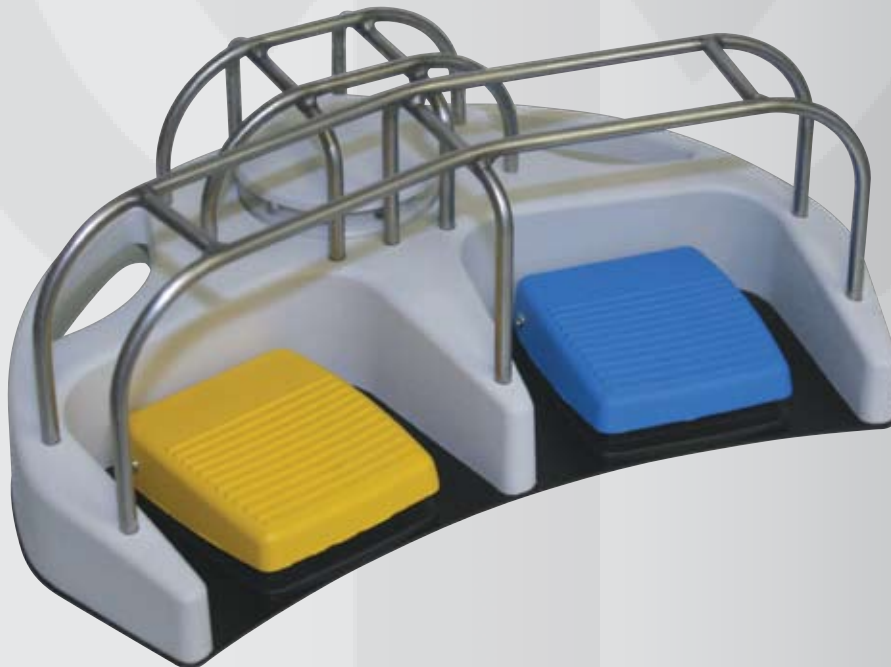

Industrial Wireless Models

Linemaster Switch Corporation
29 Plaine Hill Road
P.O. Box 238
Woodstock, CT 06281-0238

860-974-1000 Phone
860-974-0691 Fax
800-974-3668 Toll Free Fax (U.S. only)
www.linemaster.com