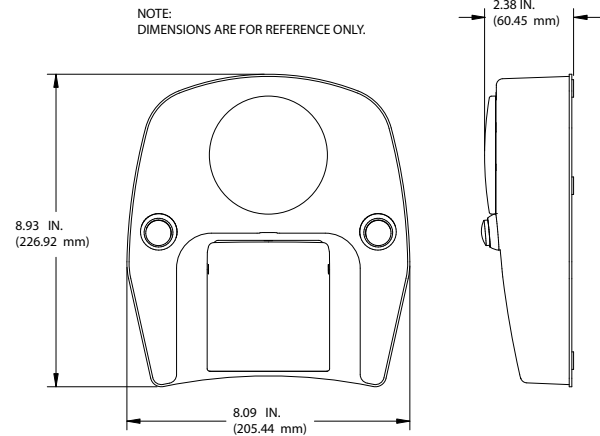

Input voltage 5-15 VDC (other voltages optional)

Independent linearity 1-2%

Linear output impedance 200 ohm maximum. Digital Switch < 1 ohm

Uses Hall Effect sensors:

*High reliability, No mechanical interface,
High linearity, No dead spots*

EN 60529 Degree of Protection IP68

Submersible for easy cleaning

Meet IEC 60601-1-2 EMC requirements

Size (In.)	H	W	D
Single Switch:	2.38 x	8.09 x	8.93
Twin Switch:	2.38 x	14.00 x	10.00
Triple Switch:	2.38 x	20.50 x	11.00